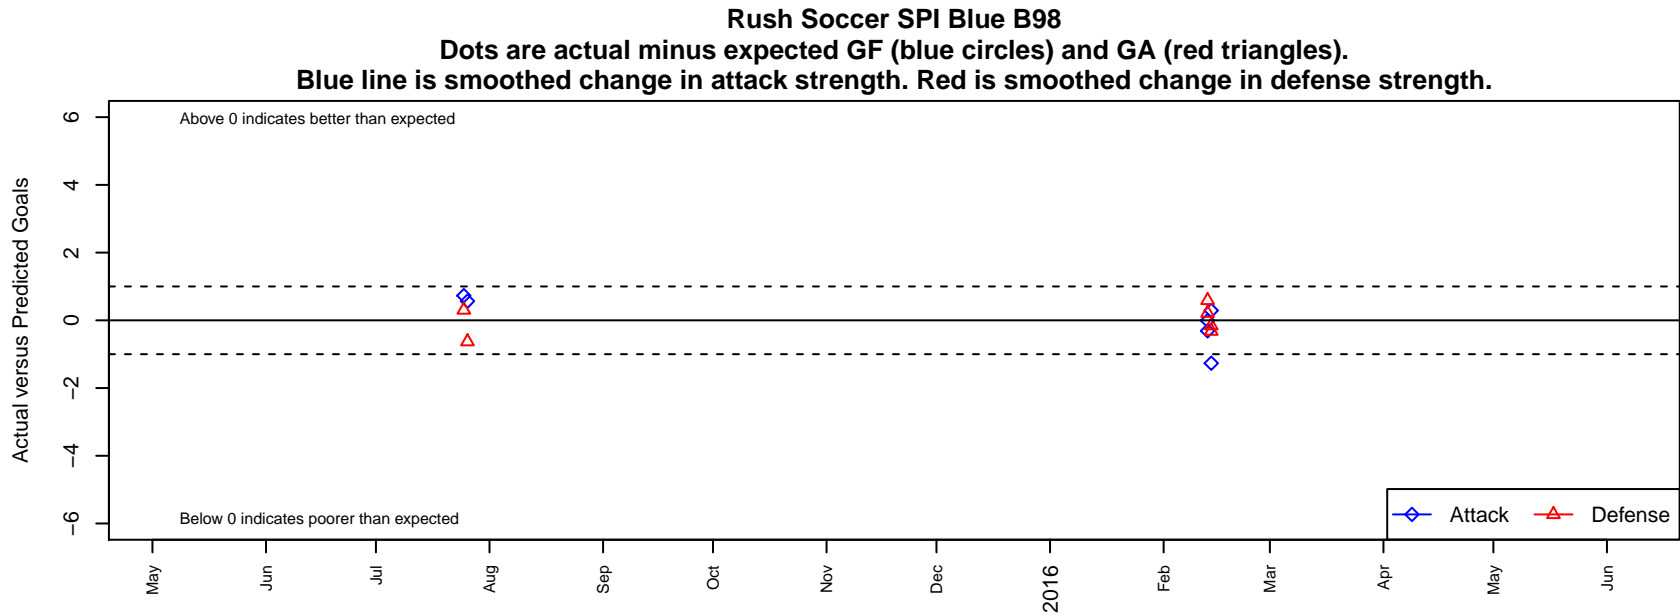

Rush Soccer SPI Blue B98

, CO
 B98 total strength=1749
 attack=20.25 defense=35.57

alt names used: RUSH SOCCER (SPI) SELECT 98/99 BLUE (C
 RUSH SOCCER (SPI) RUSH SELECT 98/99 B
 Venues played: 2015 Surf Cup Surf Super Cup U17
 2015 PDT Phoenix Showcase – Red U17